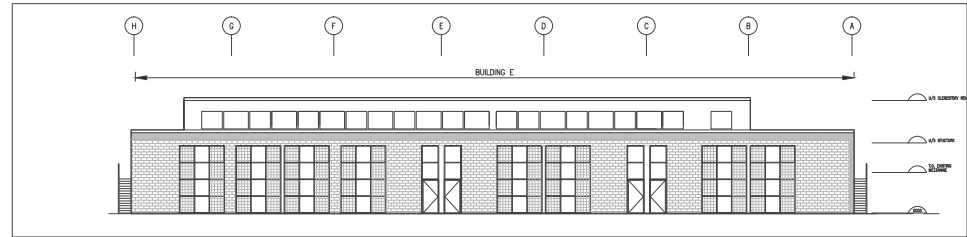

REVIVAL

BUILDING E

1 STOREY WITH 16,000 SF MEZZANINE
 SUITE SIZES FROM 4,500 – 16,000 SF

4 Building E Concept East Elevation
 A203 SCALE: 1:200

3 Building E Concept West Elevation
 A203 SCALE: 1:200

2 Building E Concept 2nd Floor Plan
 A203 SCALE: 1:200

1 Building E Concept Ground Floor Plan
 A203 SCALE: 1:200