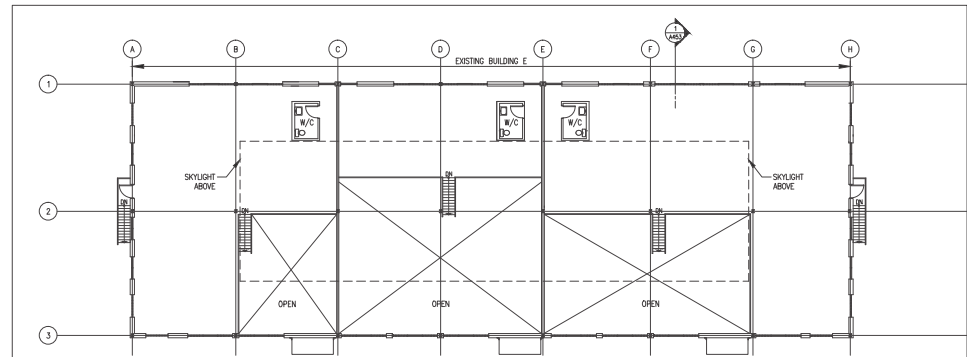

REVIVAL

BUILDING E

1 STOREY WITH 16,000 SF MEZZANINE
 SUITE SIZES FROM 4,500 – 16,000 SF

4 Building E Concept East Elevation
 A203 SCALE: 1:200

3 Building E Concept West Elevation
 A203 SCALE: 1:200

2 Building E Concept 2nd Floor Plan
 A203 SCALE: 1:200

1 Building E Concept Ground Floor Plan
 A203 SCALE: 1:200