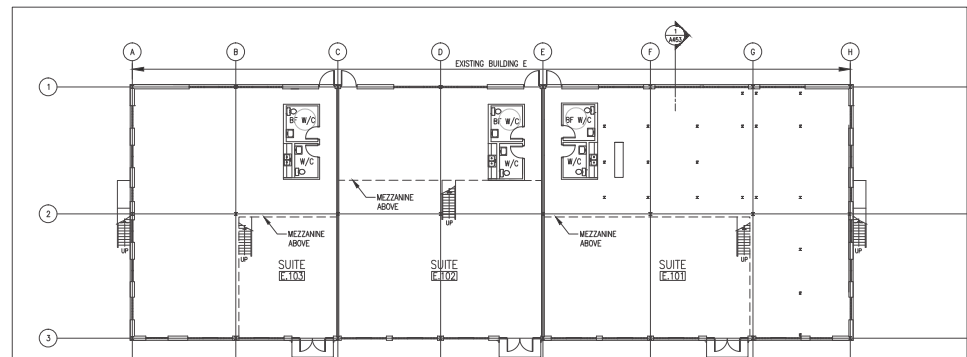

REVIVAL

BUILDING E

1 STOREY WITH 16,000 SF MEZZANINE
 SUITE SIZES FROM 4,500 – 16,000 SF

4 Building E Concept East Elevation
 A203 SCALE: 1:200

3 Building E Concept West Elevation
 A203 SCALE: 1:200

2 Building E Concept 2nd Floor Plan
 A203 SCALE: 1:200

1 Building E Concept Ground Floor Plan
 A203 SCALE: 1:200