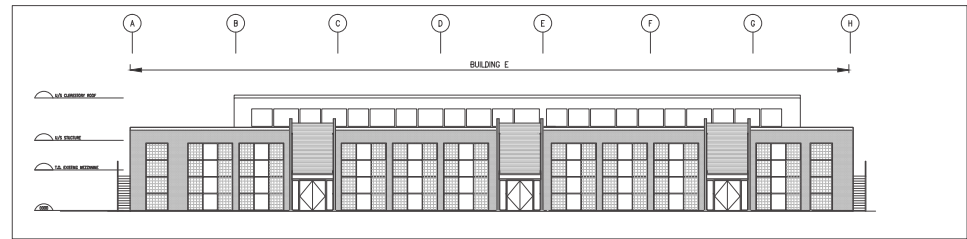

REVIVAL

BUILDING E

1 STOREY WITH 16,000 SF MEZZANINE
 SUITE SIZES FROM 4,500 – 16,000 SF

4 Building E Concept East Elevation
 A203 SCALE: 1:200

3 Building E Concept West Elevation
 A203 SCALE: 1:200

2 Building E Concept 2nd Floor Plan
 A203 SCALE: 1:200

1 Building E Concept Ground Floor Plan
 A203 SCALE: 1:200